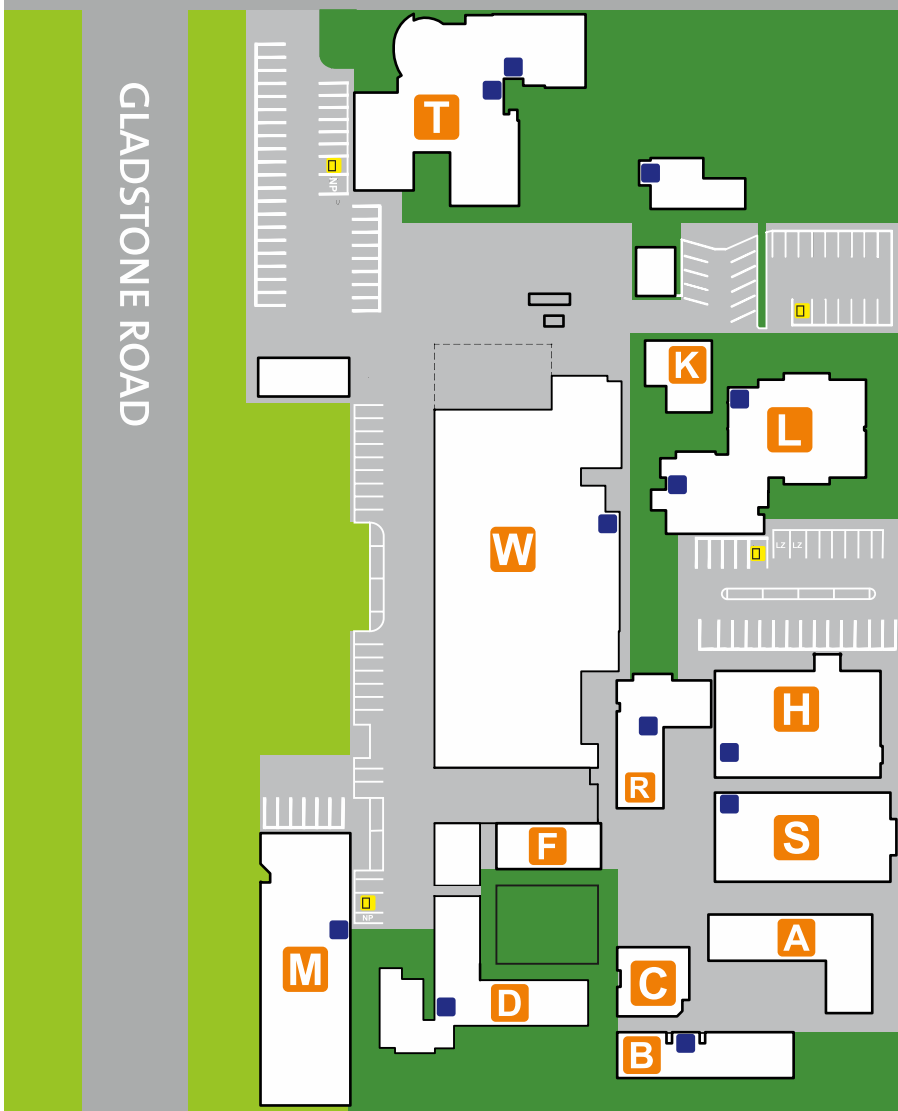

COBDEN STREET

DERBY STREET

## Key

- A** A Block  
- Classrooms
- B** B Block  
- Classrooms
- C** C Block  
- Classroom
- D** D Block  
D1 - Classrooms  
D2 - Tutors Offices  
D3 - Staffroom
- F** F Block  
F1 - Classrooms & Offices  
F2 - Campus Directors Office
- G** G Block  
- Classrooms
- H** H Block  
H1 - Hawkswood Catering  
H2 - Toru Restaurant  
H3 - Palmerston Kitchen
- K** K Block  
- Trades Offices
- L** L Block  
- Administration, Information & Enrolments  
- Reception  
- Library
- M** M Block (Middleton)  
- Nursing Lab  
- Classrooms  
- Counselling Clinics  
- Computer Rooms
- N** N Block  
- Te Whatukura  
- Classrooms  
- Offices
- R** R Block  
R1 - Classrooms  
R2 - Student Services
- S** S Block  
- The Hub  
- Hub Café  
- Lecture Room  
- Younited Students Association
- T** T Block (Toihoukura)  
T1 - Maia Gallery  
T2 - Offices and Te Pito  
T3 - Workshops  
T4 - Studios
- U** U Block  
U1 - Classrooms  
U2 - Offices  
U3 - Manaaki Tamariki  
Childcare Centre  
U4 - Kahutia Office
- W** W Block (Trades)  
W1 - Classrooms  
W2 - Workshops
-  Disability Parks
-  Toilets