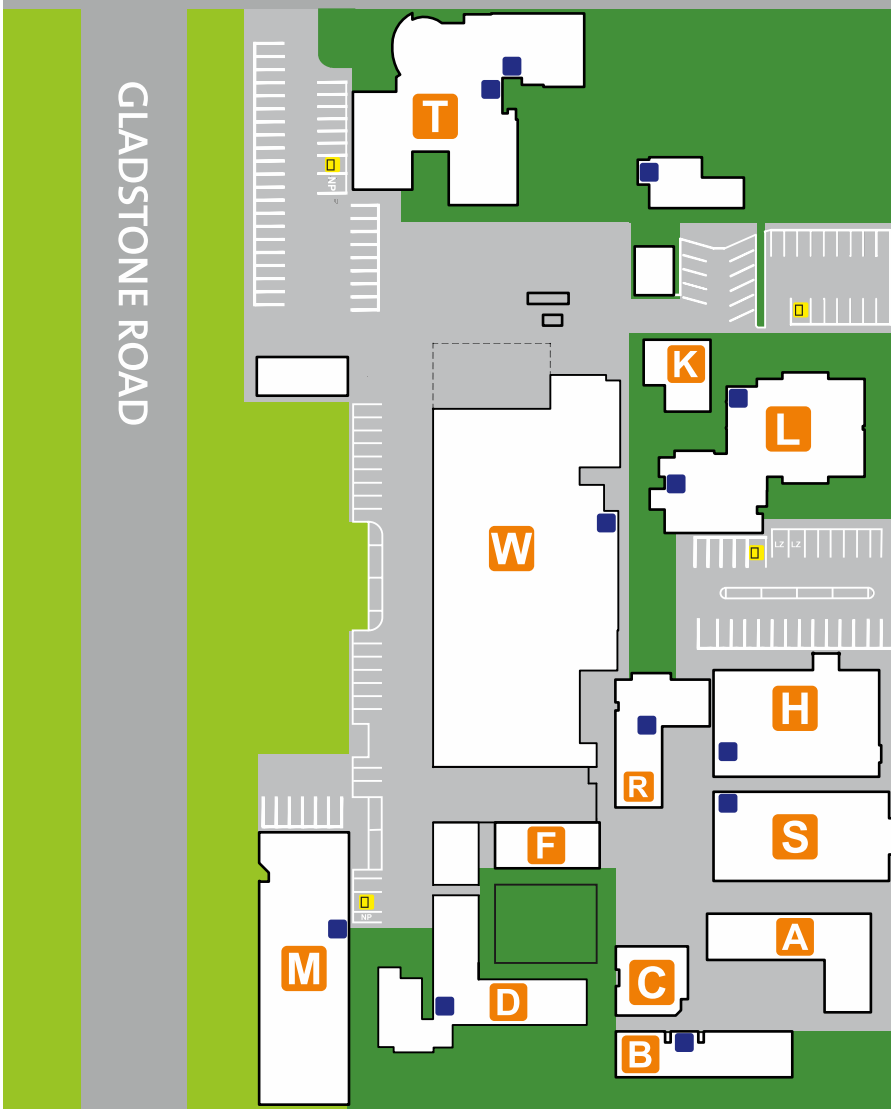

COBDEN STREET

GLADSTONE ROAD

PALMERSTON ROAD

DERBY STREET

## Key

- A** A Block  
- Classrooms
- B** B Block  
- Classrooms
- C** C Block  
- Classroom
- D** D Block  
D1 - Classrooms  
D2 - Tutors Offices  
D3 - Staffroom
- F** F Block  
F1 - Classrooms & Offices  
F2 - Campus Directors Office
- G** G Block  
- Classrooms
- H** H Block  
H1 - Hawkswood Catering  
H2 - Toru Restaurant  
H3 - Palmerston Kitchen
- K** K Block  
- Trades Offices
- L** L Block  
- Administration, Information & Enrolments  
- Reception  
- Library
- M** M Block (Middleton)  
- Nursing Lab  
- Classrooms  
- Counselling Clinics  
- Computer Rooms
- N** N Block  
- Te Whatukura  
- Classrooms  
- Offices
- R** R Block  
R1 - Classrooms  
R2 - Student Services
- S** S Block  
- The Hub  
- Hub Café  
- Lecture Room  
- Younited Students Association
- T** T Block (Toihoukura)  
T1 - Maia Gallery  
T2 - Offices and Te Pito  
T3 - Workshops  
T4 - Studios
- U** U Block  
U1 - Classrooms  
U2 - Offices  
U3 - Manaaki Tamariki  
Childcare Centre  
U4 - Kahutia Office
- W** W Block (Trades)  
W1 - Classrooms  
W2 - Workshops
-  Disability Parks
-  Toilets