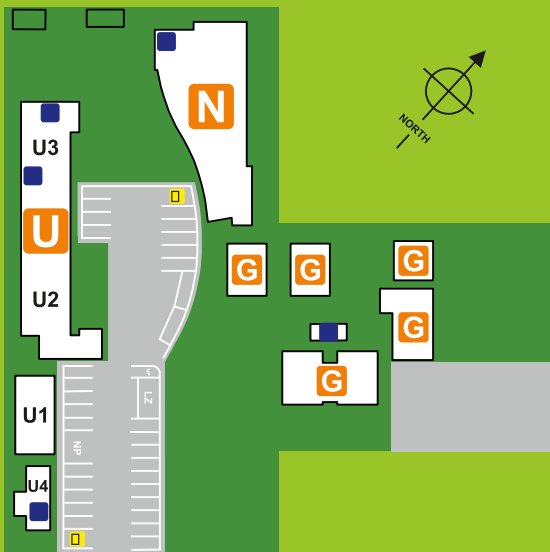

Tairāwhiti Campus Map

COBDEN STREET

GLADSTONE ROAD

PALMERSTON ROAD

DERBY STREET

Key

- A** A Block
- Classrooms
- B** B Block
- Classrooms
- C** C Block
- Classroom
- D** D Block
D1 - Classrooms
D2 - Tutors Offices
D3 - Staffroom
- F** F Block
F1 - Classrooms & Offices
F2 - Campus Directors Office
- G** G Block
- Classrooms
- H** H Block
H1 - Hawkwood Catering
H2 - Toru Restaurant
H3 - Palmerston Kitchen
- K** K Block
- Trades Offices
- L** L Block
- Administration, Information & Enrolments
- Reception
- Library
- M** M Block (Middleton)
- Nursing Lab
- Classrooms
- Counselling Clinics
- Computer Rooms
- N** N Block
- Te Whatukura
- Classrooms
- Offices
- R** R Block
R1 - Classrooms
R2 - Student Services
- S** S Block
- The Hub
- Hub Café
- Lecture Room
- Younited Students Association
- T** T Block (Toihoukura)
T1 -Maia Gallery
T2 - Offices and Te Pito
T3 - Workshops
T4 - Studios
- U** U Block
U1 - Classrooms
U2 - Offices
U3 - Manaaki Tamariki
Childcare Centre
U4 - Kahutia Office
- W** W Block (Trades)
W1 - Classrooms
W2 - Workshops
-  Disability Parks
-  Toilets