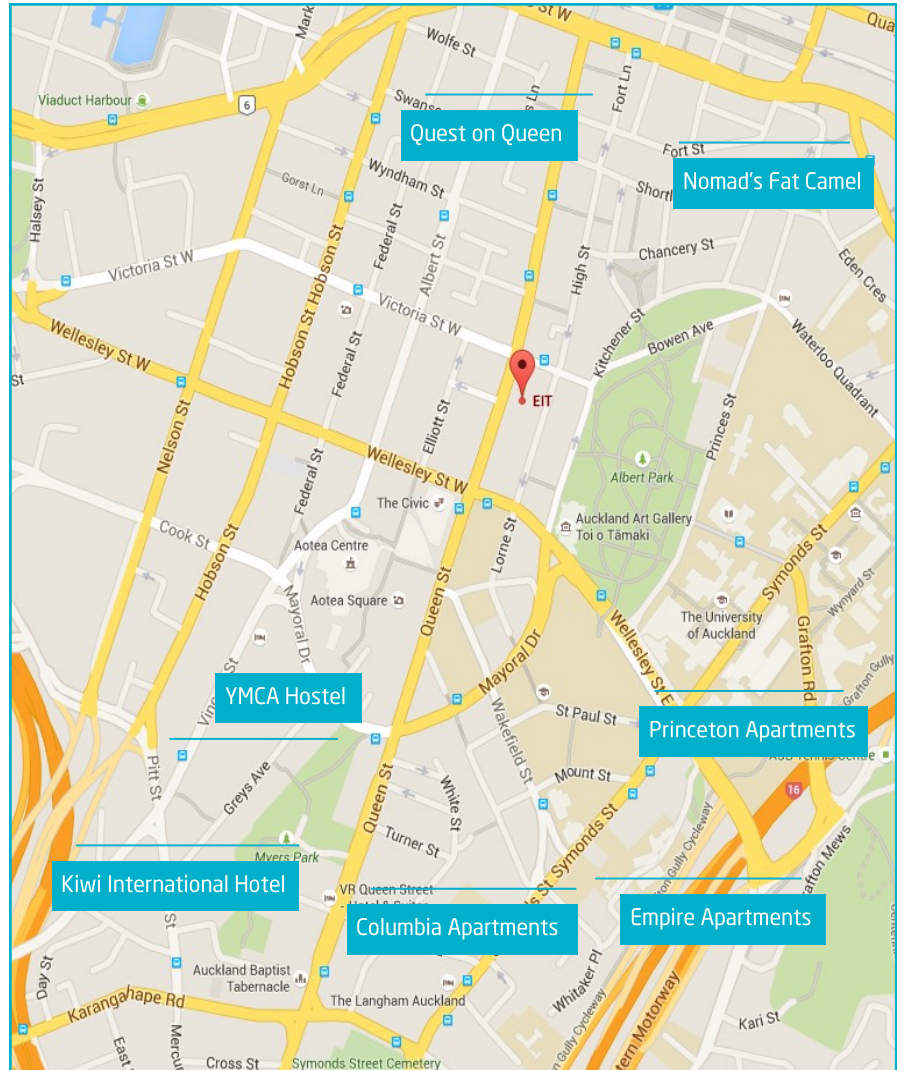

AUCKLAND: ACCOMMODATION

CONTACT

Phone: +64 9 300 7410
Email: aucklandeit@eit.ac.nz

To help you find accommodation in Auckland, we have identified the following options that may be suitable for you!

APARTMENTS:

1 Empire
For stays from 4 weeks to 1 year
www.empireapartment.co.nz
21 Whitaker Place
+64 9 950 9000

Contact EIT Auckland for booking.

2 Princeton
For stays from 1 semester or longer
www.princeton.co.nz
30 Symonds Street
+64 9 950 8300

Contact EIT Auckland for booking.

3 Columbia
For stays from 1 semester or longer
www.columbia.net.nz
15 Whitaker Place
+64 9 950 8600

Contact EIT Auckland for booking.

4 Quest on Queen:
For stays from 1 night to 1 year
www.questapartments.co.nz
62 Queen Street
+64 9 300 2500

Contact Quest on Queen for booking.

HOTELS, HOSTELS, & BACKPACKERS:

Hostels and backpackers offer short and long-term accommodation with a range of room types from shared dormitories to single or double rooms.

Nomads Fat Camel Hostel
www.nomadsworld.com/hostels/new-zealand/auckland/nomads-auckland
16-20 Fort Street
+64 9 300 9999

YMCA
www.ymcauckland.org.nz/find-your-ymca/ymca-hostel
Corner of Pitt Street and Greys Avenue
+64 9 303 2068

Kiwi International Hotel
www.kiwihotel.co.nz
411 Queen Street

HOMESTAY:

Homestay offers you the chance to stay in a house with a New Zealand family. These are arranged through a homestay company. Locations can be anywhere within the wider Auckland region.

www.hostfamilies.co.nz

Please contact EIT Auckland for booking options.

AIRPORT TRANSFERS:

EIT Auckland offers airport pick up and transport to your accommodation for $100; please notify EIT Auckland if you will need this service prior to your arrival.