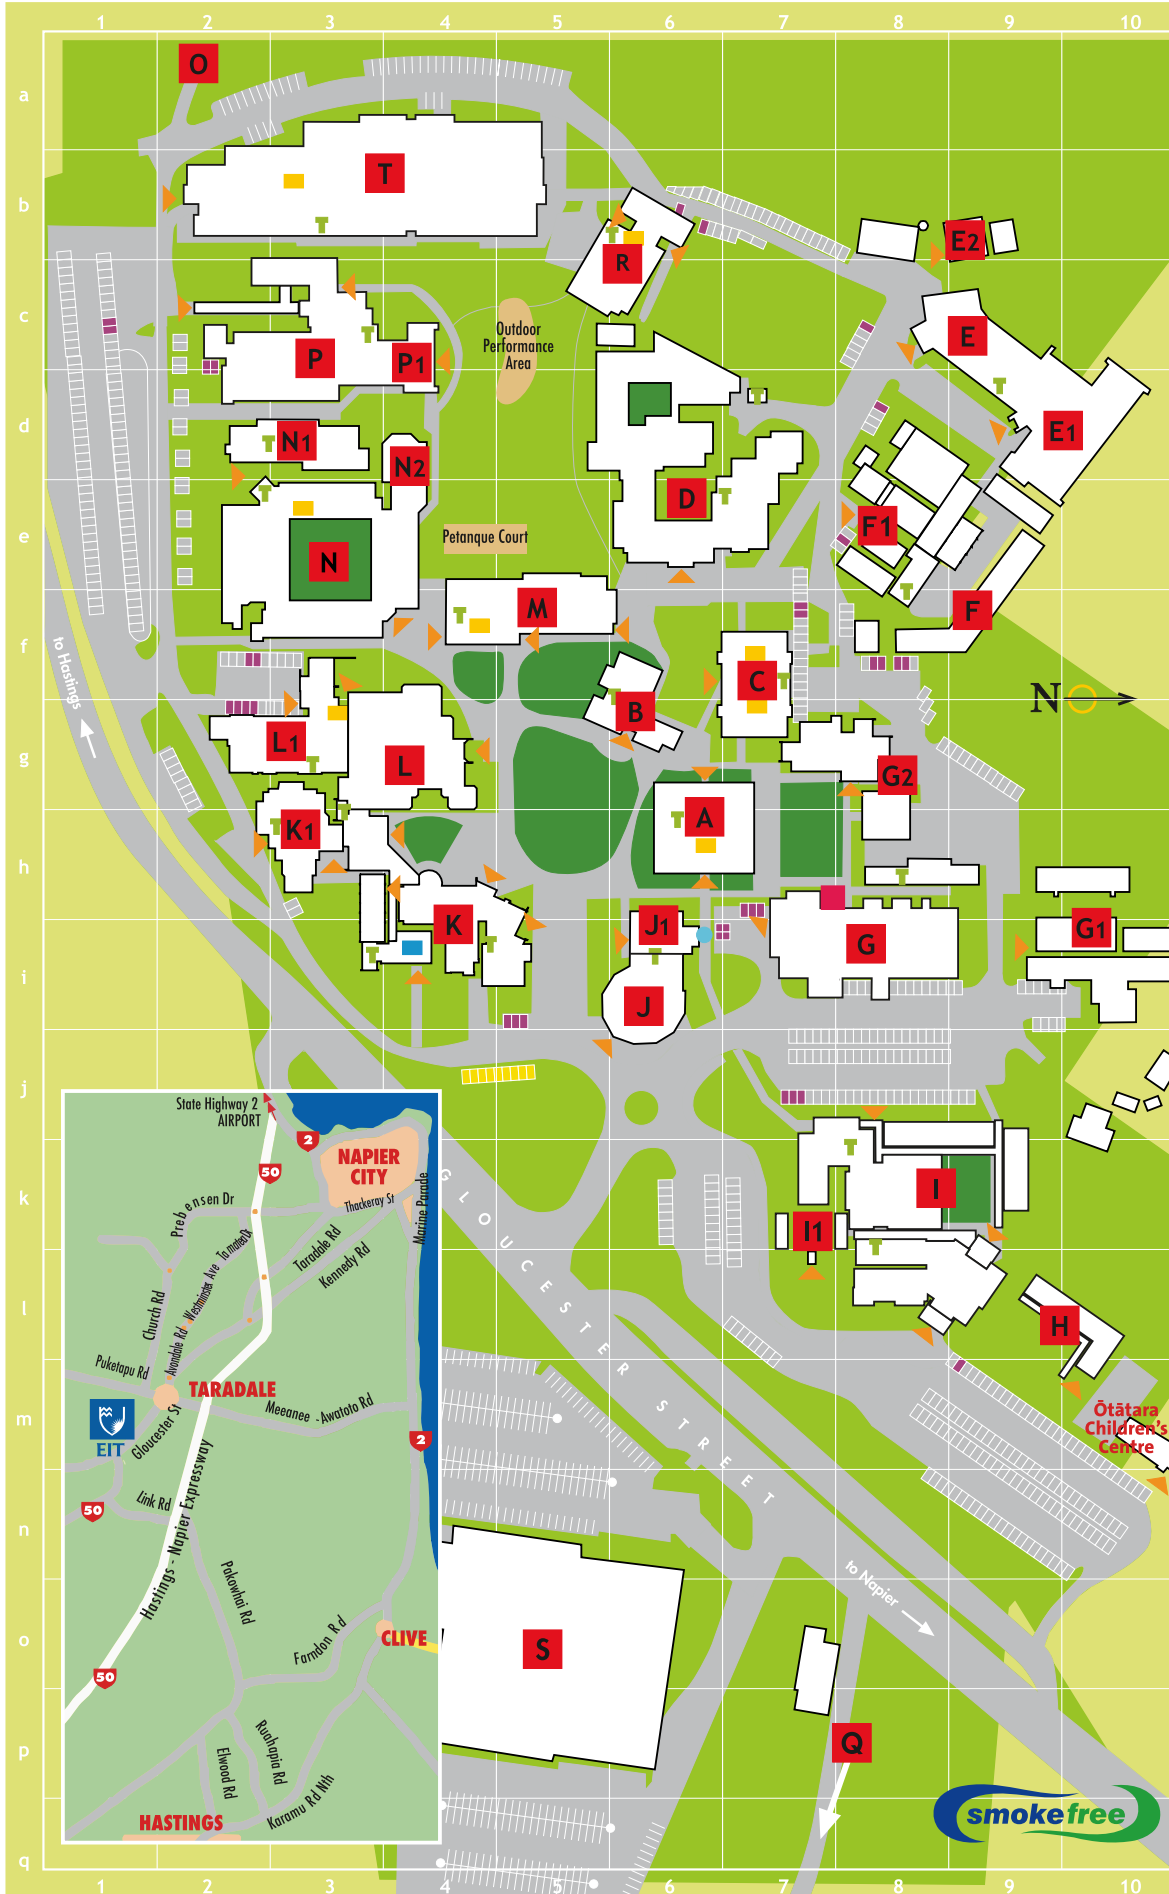

-  Main entry point
-  Lifts
-  Visitor parking
-  Mobility parking
-  Accessible toilets
-  Telephone
-  Health Centre
-  Guide dog compound

GRID REF	BLDG CODE	BUILDINGS AND SERVICES
h6	A	Hetley Building • English Language Centre • International Office • Massey at EIT
g6	B	Office of Chief Executive
f7	C	Computing • IT Help Desk
e6	D	ideaschool
c9	E	Winery
d10	E1	Science Laboratories
b9	E2	Centre of Veterinary Nursing
f9	F	ideaschool Studios
e9	F1	• Classrooms
d8		Glasshouses
i8	G	Trades Academy and Allied Trades
i10	G1	Fashion
i10		Facilities Management (Maintenance and Fleet Car Park)
J10		Community House • Chaplains • Pasifika Liaison
g8	G2	John Harré Building • Video Production Studios
I9	H	Taratahi Agricultural Training
m10		Ōtātara Children's Centre
k8	I	Te Ūranga Waka • Whare Matoro
k7	I1	Te Ara o Tāwhaki
i6	J	Reception and Information Centre • Academic Administration Services • Careers Counselling • Enrolments and Payments (Domestic and International) • Business Liaison • Educational Development Centre • Finance • Human Resources
i4	K	Student Amenities • Atrium • EIT Cafeteria • Health Centre • Ōtātara Bookshop • Reprographic (Print Services) • Student Association Office
h3	K1	Lecture Theatres 1 and 2
g4	L	Twist Library and Learning Hub
g3	L1	Bruce Martin Building • Bean There Café • Education and Social Sciences
f5	M	John Rose Building • Business Studies • Classrooms
e3	N	Education, Humanities and Health Science • Practice Suites and Classrooms
d3	N1	Beauty and Body Clinic Refresh • Hairdressing Suites • Salon Elite
d4	N2	Stewart Centre
a2	O	Stockyards and Woolshed
c3	P	Commerce and Technology
c4	P1	• Scholars Restaurant • Tourism and Hospitality
p7	Q	Student Village
c6	R	Viticulture and Wine Science Primary Industries • Food HB
o5	S	Pettigrew.Green Arena • Exercise Science Lab • Massage Training
b3	T	Trades Complex