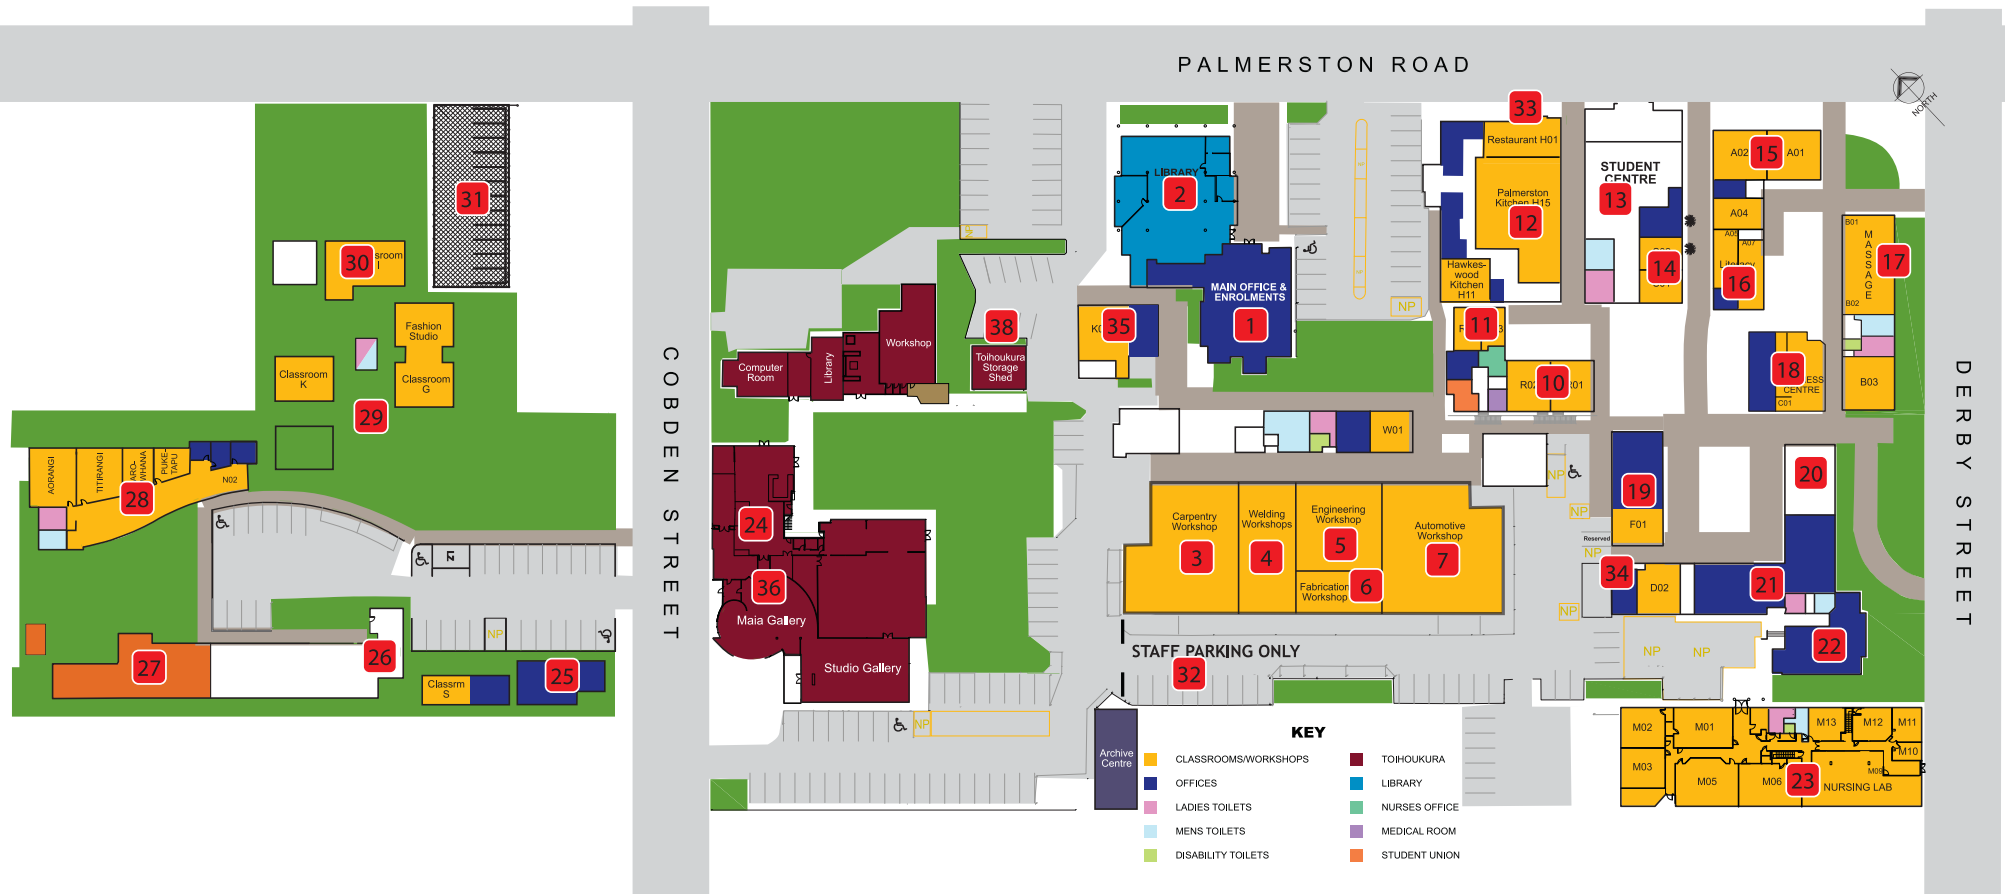

Tairāwhiti Campus Map

- | | | | | | |
|------------------------------|------------------------------|--------------------------------------|--|-------------------------------------|-----------------------|
| 1 Enrolments, Finance & HR | 7 Automotive Workshop | 13 Student Centre & Gizilla's Cafe | 19 F Block - Business Dev. & CE Office | 25 Toihoukura Offices | 31 Vehicle Storage |
| 2 Library & Learning Support | 8 Trades Office | 14 S Block Classrooms | 20 Staffroom | 26 UCOL Office | 32 Staff Parking Only |
| 3 Carpentry Workshop | 9 Trades Classroom | 15 A Block Classrooms | 21 D Block Tutors Offices | 27 Manaaki Tamariki - Childcare | 33 Restaurant 282 |
| 4 Welding Workshops | 10 R Block | 16 Literacy Classrooms | 22 D Block Extension -Tutors Offices | 28 Te Whatukura - Classes & Offices | 34 Carpentry Office |
| 5 Engineering Workshop | 11 Food Safety Classrooms | 17 Massage Classrooms & B Block | 23 M Block - Middleton | 29 Pre-Fab Classrooms | 35 Conservation Corp |
| 6 Fabrication Workshop | 12 Hawkeswood Catering Block | 18 C Block Offices & Business Centre | 24 Toihoukura | 30 UCOL Classrooms | 36 Maia Gallery |
| | | | | | 37 Student Union |
| | | | | | 38 Toihoukura Storage |