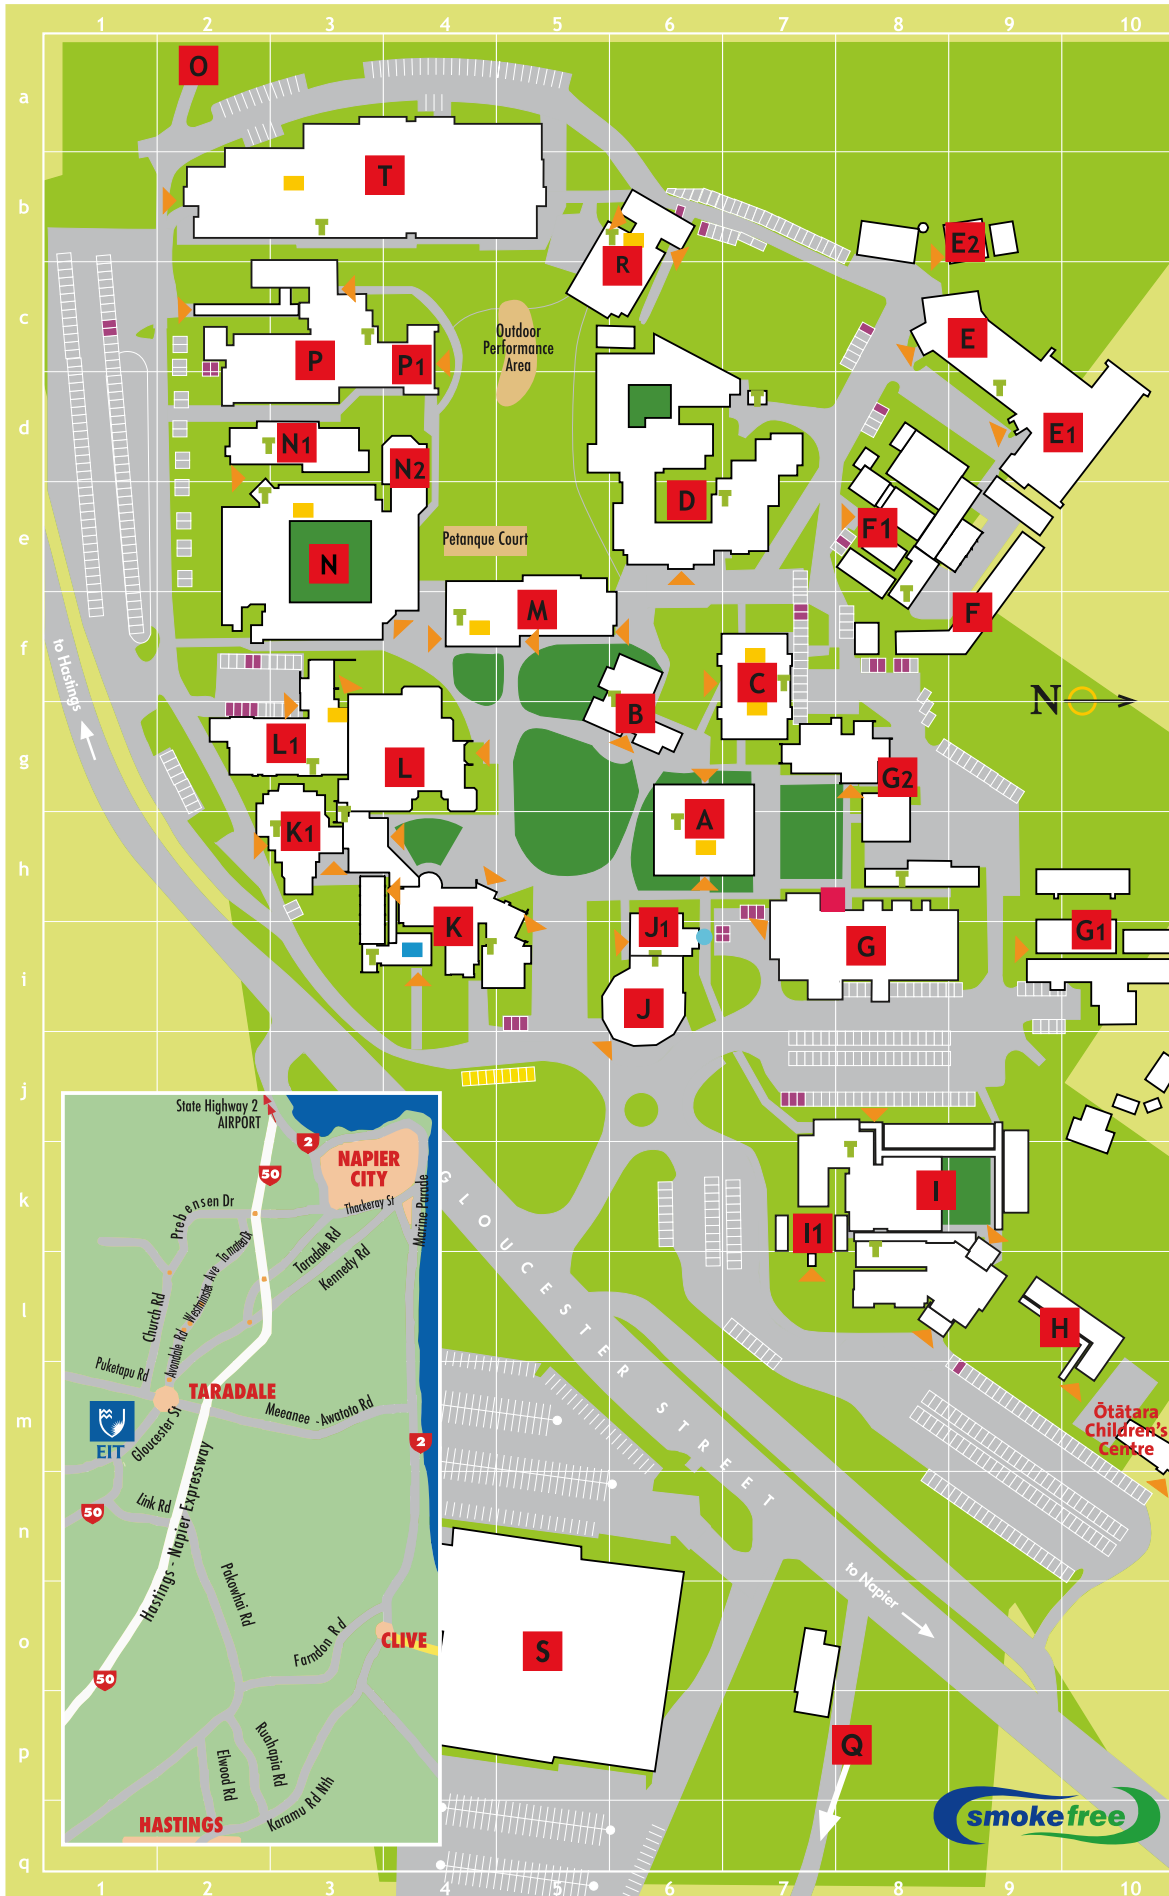

- Main entry point
- Lifts
- Visitor parking
- Mobility parking
- Accessible toilets
- Telephone
- Health Centre
- Guide dog compound

GRID REF	BLDG CODE	BUILDINGS AND SERVICES
h6	A	Hetley Building • English Language Centre • International Office • Massey at EIT
g6	B	Office of Chief Executive
f7	C	Computing • IT Help Desk
e6	D	ideaschool
c9	E	Winery
d10	E1	Science Laboratories
b9	E2	Centre of Veterinary Nursing
f9	F	ideaschool Studios
e9	F1	• Classrooms
d8		Glasshouses
i8	G	Trades Academy and Allied Trades
i10	G1	Fashion
i10		Facilities Management (Maintenance and Fleet Car Park)
J10		Community House • Chaplains • Pasifika Liaison
g8	G2	John Harré Building • Video Production Studios
I9	H	Taratahi Agricultural Training
m10		Ōtātara Children's Centre
k8	I	Te Ūranga Waka • Whare Matoro
k7	I1	Te Ara o Tāwhaki
i6	J	Reception and Information Centre • Academic Administration Services • Careers Counselling • Enrolments and Payments (Domestic and International) • Business Liaison • Educational Development Centre • Finance • Human Resources
i4	K	Student Amenities • Atrium • EIT Cafeteria • Health Centre • Ōtātara Bookshop • Reprographic (Print Services) • Student Association Office
i4		K1 Lecture Theatres 1 and 2
i5		L Twist Library and Learning Hub
h3	L1	Bruce Martin Building • Bean There Café • Education and Social Sciences
f5	M	John Rose Building • Business Studies • Classrooms
e3	N	Education, Humanities and Health Science • Practice Suites and Classrooms
d3	N1	Beauty and Body Clinic Refresh • Hairdressing Suites • Salon Elite
d4	N2	Stewart Centre
a2	O	Stockyards and Woolshed
c3	P	Commerce and Technology
c4	P1	• Scholars Restaurant • Tourism and Hospitality
p7	Q	Student Village
c6	R	Viticulture and Wine Science Primary Industries • Food HB
o5	S	Pettigrew.Green Arena • Exercise Science Lab • Massage Training
b3	T	Trades Complex