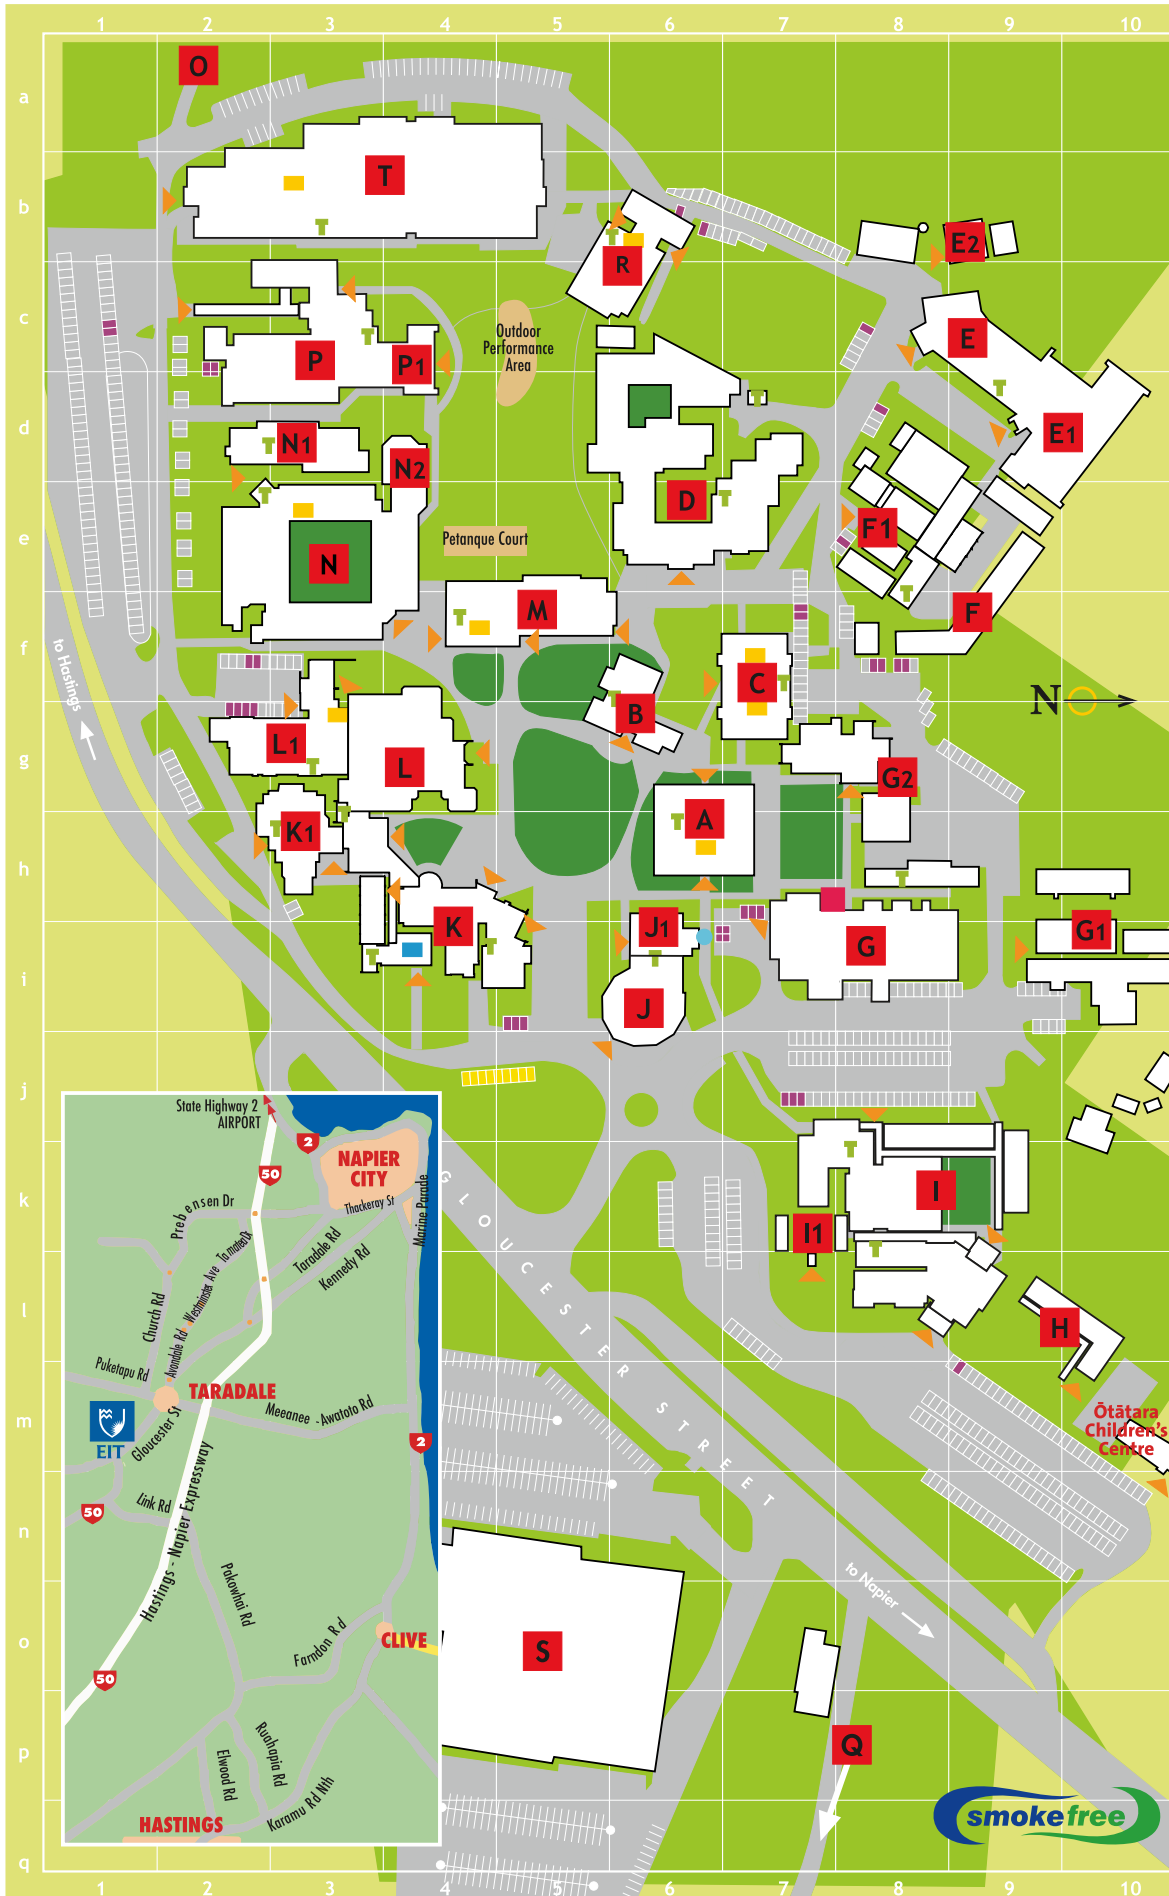

- Main entry point
- Lifts
- Visitor parking
- Mobility parking
- Accessible toilets
- Telephone
- Health Centre
- Guide dog compound

GRID REF	BLDG CODE	BUILDINGS AND SERVICES
h6	A	Hetley Building • English Language Centre • International Office • Massey at EIT
g6	B	Office of Chief Executive
f7	C	Computing • IT Help Desk
e6	D	ideaschool
c9	E	Winery
d10	E1	Science Laboratories
b9	E2	Centre of Veterinary Nursing
f9	F	ideaschool Studios
e9	F1	• Classrooms
d8		Glasshouses
i8	G	Trades Academy and Allied Trades
i10	G1	Fashion
i10		Facilities Management (Maintenance and Fleet Car Park)
J10		Community House • Chaplains • Pasifika Liaison
g8	G2	John Harré Building • Video Production Studios
I9	H	Taratahi Agricultural Training
m10		Ōtātara Children's Centre
k8	I	Te Ūranga Waka • Whare Matoro
k7	I1	Te Ara o Tāwhaki
i6	J	Reception and Information Centre • Academic Administration Services • Careers Counselling • Enrolments and Payments (Domestic and International) • Business Liaison • Educational Development Centre • Finance • Human Resources
i4	K	Student Amenities • Atrium • EIT Cafeteria • Health Centre • Ōtātara Bookshop • Reprographic (Print Services) • Student Association Office
i4		• Lecture Theatres 1 and 2
i5		• Twist Library and Learning Hub
h3		• Bruce Martin Building • Bean There Café • Education and Social Sciences
h3	K1	Lecture Theatres 1 and 2
g4	L	Twist Library and Learning Hub
g3	L1	Bruce Martin Building • Bean There Café • Education and Social Sciences
f5	M	John Rose Building • Business Studies • Classrooms
e3	N	Education, Humanities and Health Science • Practice Suites and Classrooms
d3	N1	Beauty and Body Clinic Refresh • Hairdressing Suites • Salon Elite
d4	N2	Stewart Centre
a2	O	Stockyards and Woolshed
c3	P	Commerce and Technology
c4	P1	• Scholars Restaurant • Tourism and Hospitality
p7	Q	Student Village
c6	R	Viticulture and Wine Science Primary Industries • Food HB
o5	S	Pettigrew.Green Arena • Exercise Science Lab • Massage Training
b3	T	Trades Complex